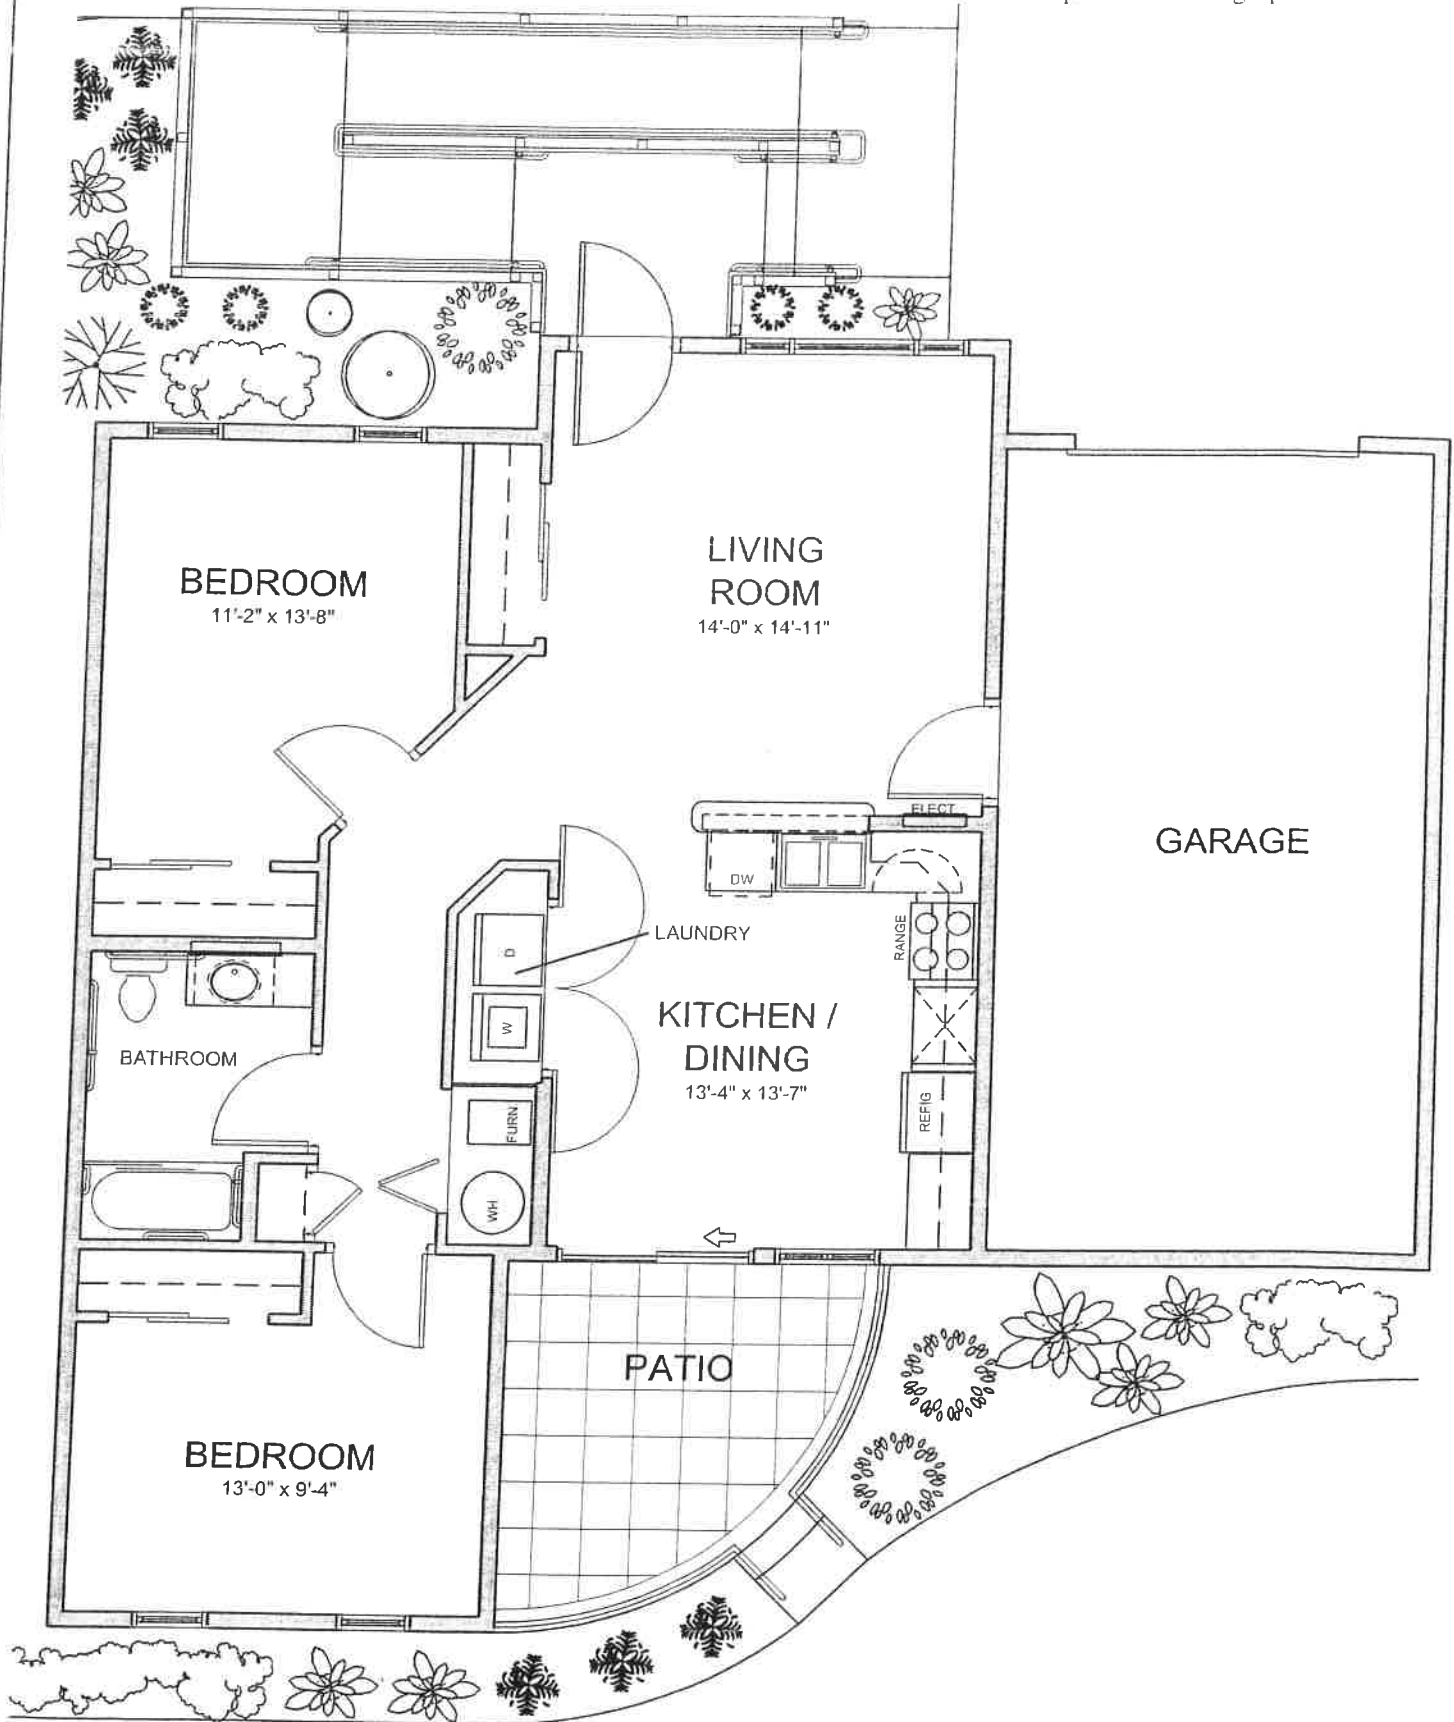

Two Bedroom Accessible Apartment

Fourplex Unit

926 Sq. Feet of Living Space

WEST GROVE TOWNHOMES
HOUSING REDEVELOPMENT AUTHORITY
PEQUOT LAKES, MINNESOTA

**WIDSETH
SMITH
NOLTING**